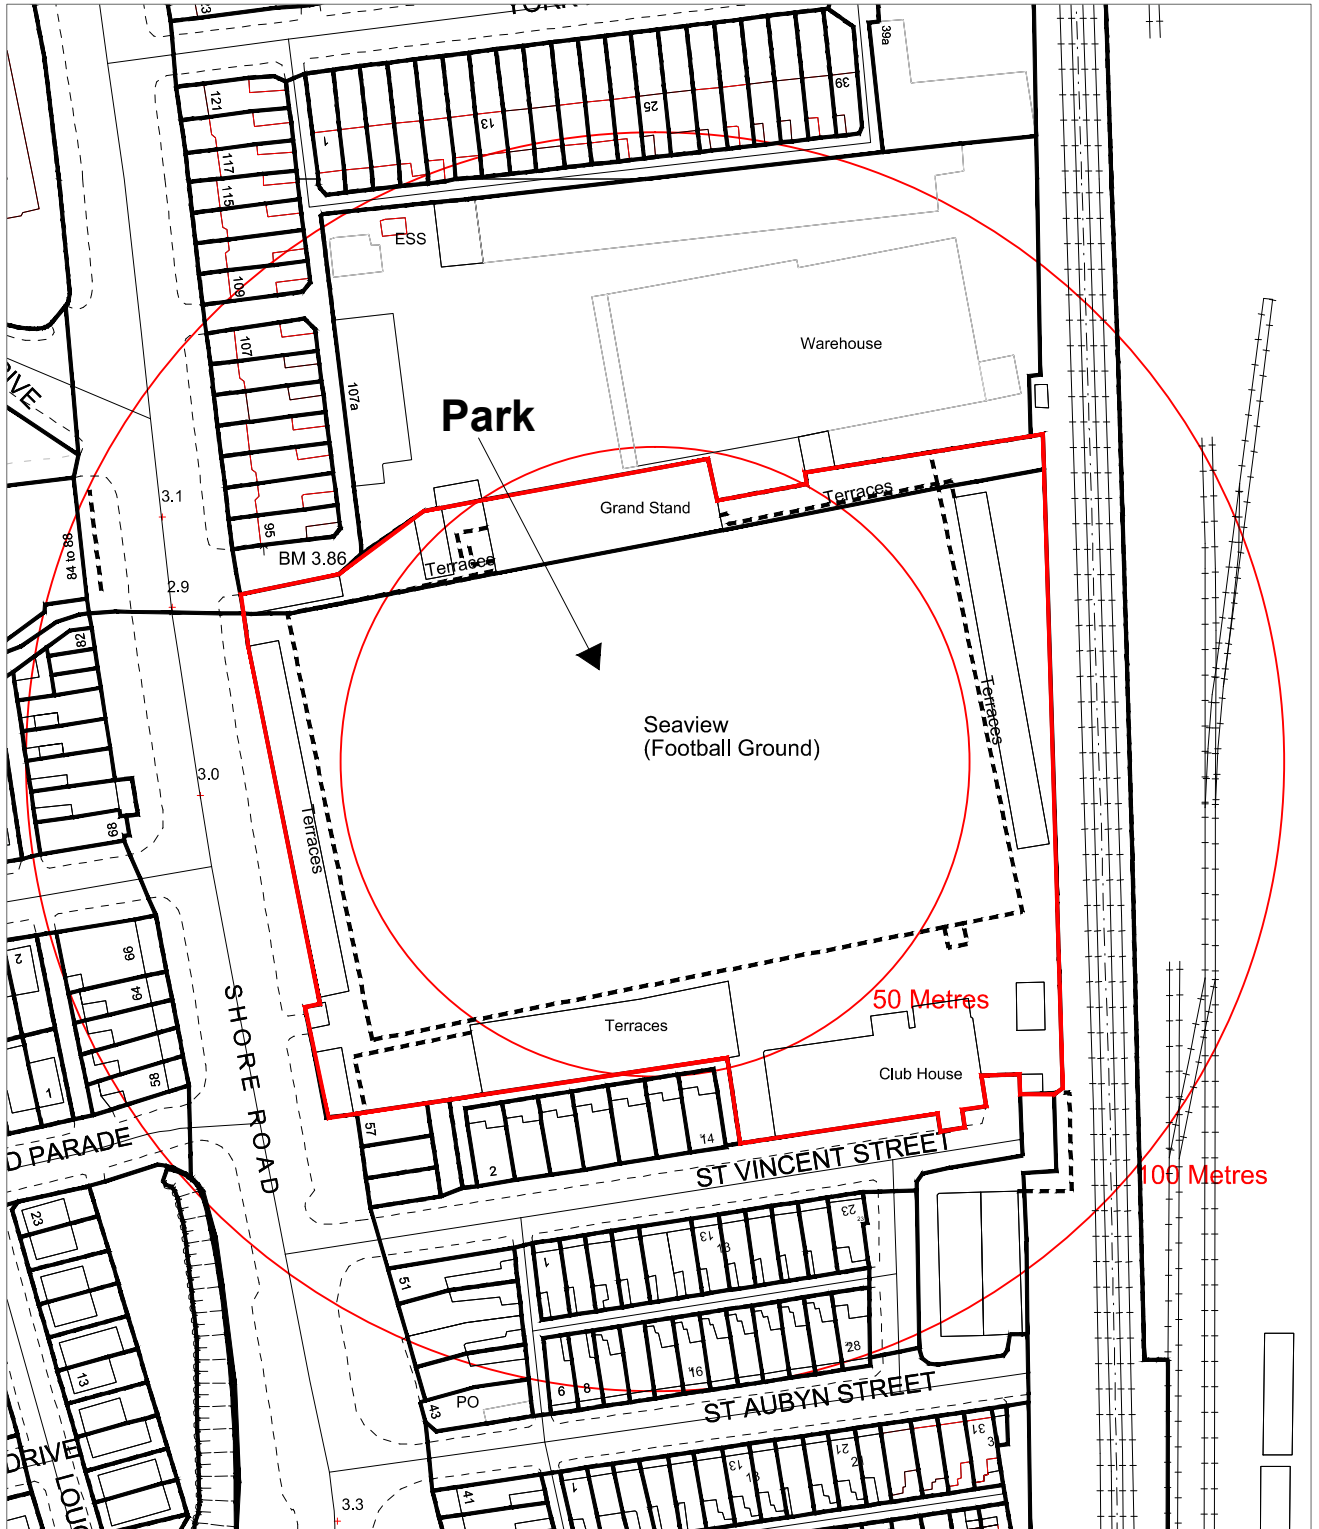

Building Control Service

Belfast Mapping Data v3.0
Prepared by I.S.B.
Based upon the Ordnance Survey
Of Northern Ireland map with the
permission of the Director & Chief Executive.
© CROWN COPYRIGHT 2003

Appendix 2

DRAWN BY MT
DATE 06/04/2017

Crusaders Football Club
Seaview Park, Shore Road

SCALE 1:1250